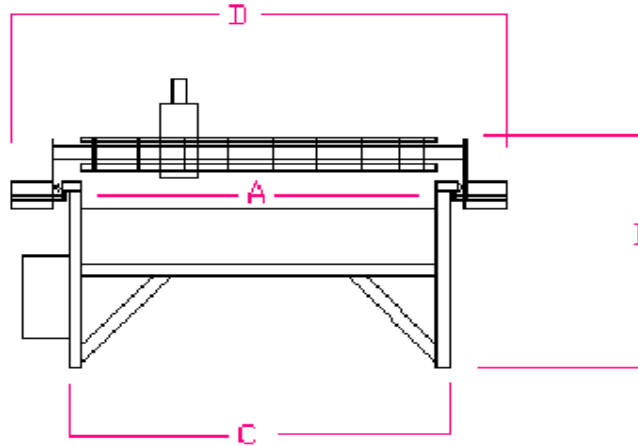

# Air Bladder Water Table Models

Measurements in Inches

	4X4	4x4 With Scribe	4x8	4x8 With Scribe	5x10	5x10 With Scribe
<b>A: Deck Width</b>	56	66	56	66	68	72
<b>B: Gantry to floor</b>	38	38	38	38	38	38
<b>C: Leg width</b>	60	70	60	70	72	76
<b>D: Max Width</b>	78	88	78	88	90	94

	<b>4X4</b>	<b>4x4 With Scribe</b>	<b>4x8</b>	<b>4x8 With Scribe</b>	<b>5x10</b>	<b>5x10 With Scribe</b>
<b>A: Overall Length</b>	72	74	120	122	142	144
<b>B: Height</b>	31	31	31	31	31	31
<b>C: Frame Length</b>	61	63	109	111	131	133

**Maximum Sheet size that can be cut**

	<b>4X4</b>	<b>4x8</b>	<b>5x10</b>
<b>X axis</b>	<b>50</b>	<b>50</b>	<b>62</b>
<b>Y axis</b>	<b>57</b>	<b>105</b>	<b>127</b>
<b>Z axis</b>	<b>5</b>	<b>5</b>	<b>5</b>

- **All models, Gantry is able to be moved completely out of way to facilitate overhead loading**
- **Router attachment does not change table dimensions**
- **Rotary attachment does not change table dimensions**