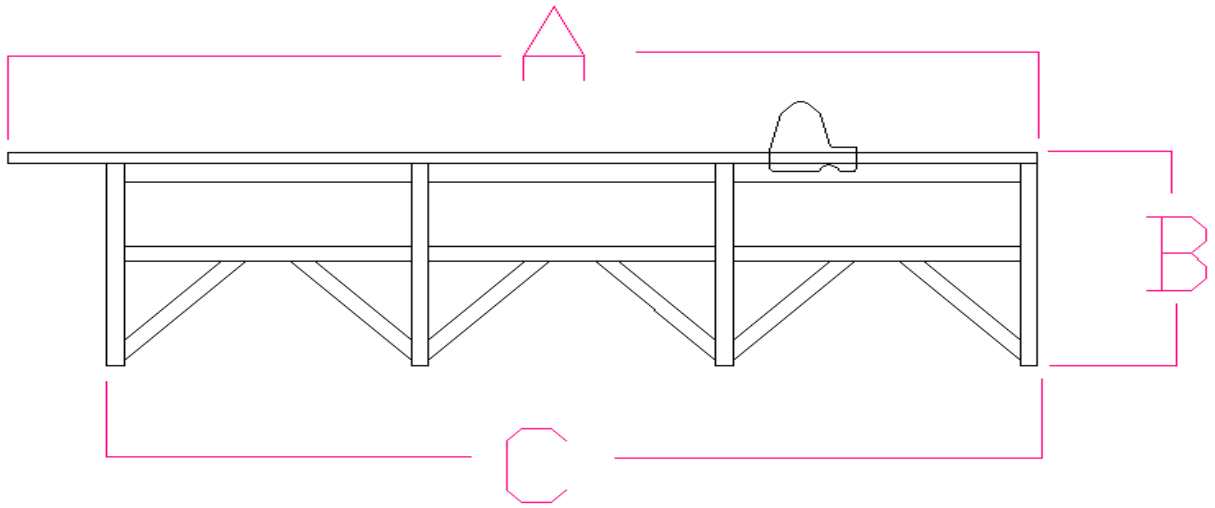

# Air Bladder Water Table Models

Measurements in Inches

	4X4	4x4 With Scribe	4x8	4x8 With Scribe	5x10	5x10 With Scribe
<b>A: Deck Width</b>	56	66	56	66	68	72
<b>B: Gantry to floor</b>	38	38	38	38	38	38
<b>C: Leg width</b>	60	70	60	70	72	76
<b>D: Max Width</b>	78	88	78	88	90	94

	<b>4X4</b>	<b>4x4 With Scribe</b>	<b>4x8</b>	<b>4x8 With Scribe</b>	<b>5x10</b>	<b>5x10 With Scribe</b>
<b>A: Overall Length</b>	72	74	120	122	142	144
<b>B: Height</b>	31	31	31	31	31	31
<b>C: Frame Length</b>	61	63	109	111	131	133

**Maximum Sheet size that can be cut**

	<b>4X4</b>	<b>4x8</b>	<b>5x10</b>
<b>X axis</b>	<b>50</b>	<b>50</b>	<b>62</b>
<b>Y axis</b>	<b>57</b>	<b>105</b>	<b>127</b>
<b>Z axis</b>	<b>5</b>	<b>5</b>	<b>5</b>

- **All models, Gantry is able to be moved completely out of way to facilitate overhead loading**
- **Router attachment does not change table dimensions**
- **Rotary attachment does not change table dimensions**